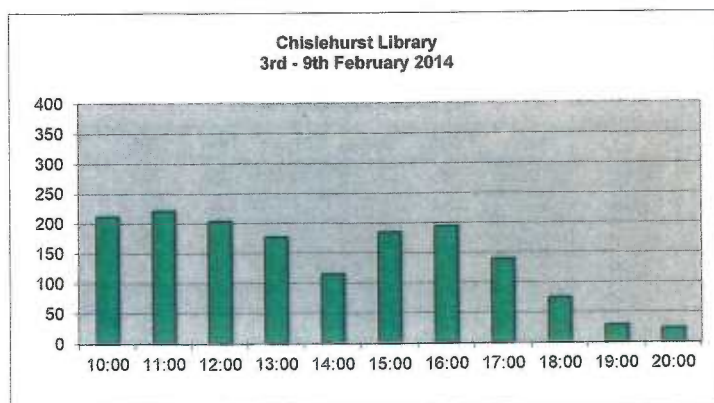

Chislehurst Library

1st - 7th July 2013							
	Mon	Tues	Weds	Thurs	Fri	Sat	Totals
10:00	37	31		54	60	29	211
11:00	34	25		90	44	41	234
12:00	25	45		51	20	71	212
13:00	30	36		42	31	34	173
14:00	23	25		26	12	16	102
15:00	30	30		33	26	15	134
16:00	58	58		59	52	7	234
17:00	26	47		29	21	21	144
18:00	20	11		14	12		57
19:00	13			20			33
20:00	15			13			28
	311	308		431	278	234	1562

2nd - 8th December 2013

Figures for Monday and Tuesday were higher than usual due to customers calling in to feedback on the proposed Marks & Spencer development.

	Mon	Tues	Weds	Thurs	Fri	Sat	Totals
10:00	23	47		41	50	25	186
11:00	41	27		92	27	30	217
12:00	34	47		42	30	68	221
13:00	39	33		31	12	50	165
14:00	32	22		31	29	28	142
15:00	64	63		52	38	15	232
16:00	121	122		62	52	23	380
17:00	31	118		41	21	34	245
18:00	46	58		21	41		166
19:00	40			16			56
20:00	49			15			64
	520	537		444	300	273	2074

3rd - 9th February 2014

	Mon	Tues	Weds	Thurs	Fri	Sat	Totals
10:00	30	38		58	41	45	212
11:00	47	28		62	48	36	221
12:00	22	29		45	53	55	204
13:00	45	28		32	22	50	177
14:00	32	24		18	18	23	115
15:00	39	35		31	41	39	185
16:00	55	46		45	31	18	195
17:00	25	25		30	30	30	140
18:00	25	30		9	11		75
19:00	18			11			29
20:00	11			12			23
	349	283		353	295	296	1576