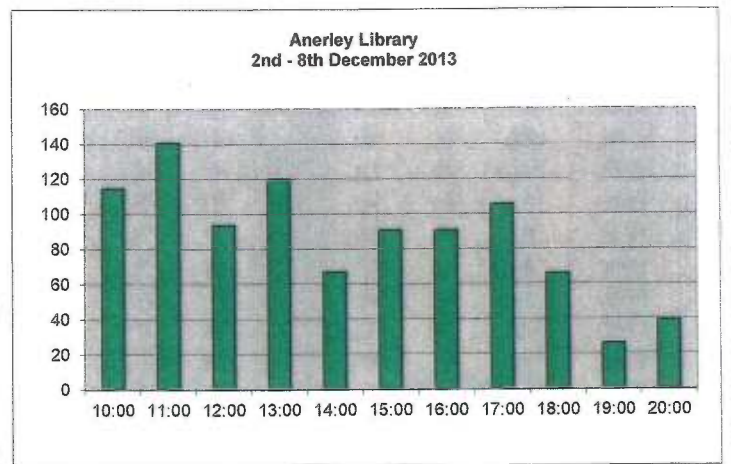

2nd - 8th December 2013							
	Mon	Tues	Weds	Thurs	Fri	Sat	Totals
10:00	10	48	17		35	5	115
11:00	43	52	17		12	17	141
12:00	24	13	16		16	25	94
13:00	20	33	25		26	16	120
14:00	23	5	13		11	15	67
15:00	7	26	16		28	14	91
16:00	4	28	15		32	12	91
17:00	3	40	20		29	14	106
18:00	18	19	17		12		66
19:00	26						26
20:00	39						39
	217	264	156		201	118	956