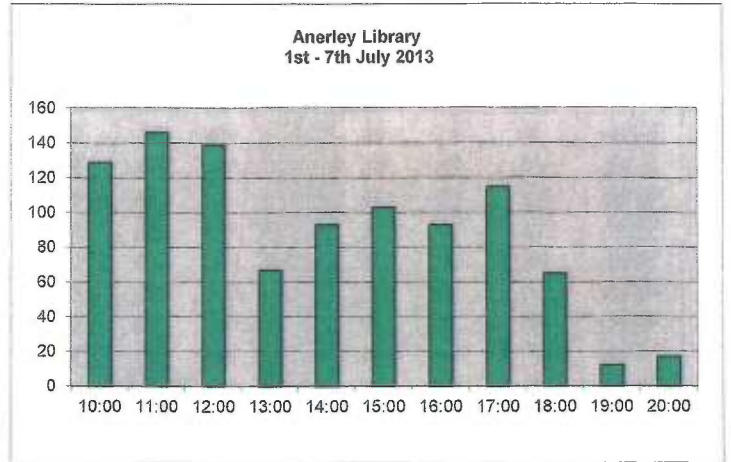

Anerley Library

1st - 7th July 2013							
	Mon	Tues	Weds	Thurs	Fri	Sat	Totals
10:00	21	42	26		14	26	129
11:00	29	48	29		32	8	146
12:00	25	15	33		42	24	139
13:00	22	12	15		9	9	67
14:00	21	38	21		9	4	93
15:00	12	28	16		16	31	103
16:00	22	25	24		12	10	93
17:00	13	28	50		17	7	115
18:00	15	16	15		19		65
19:00	12						12
20:00	17						17
	209	252	229		170	119	979