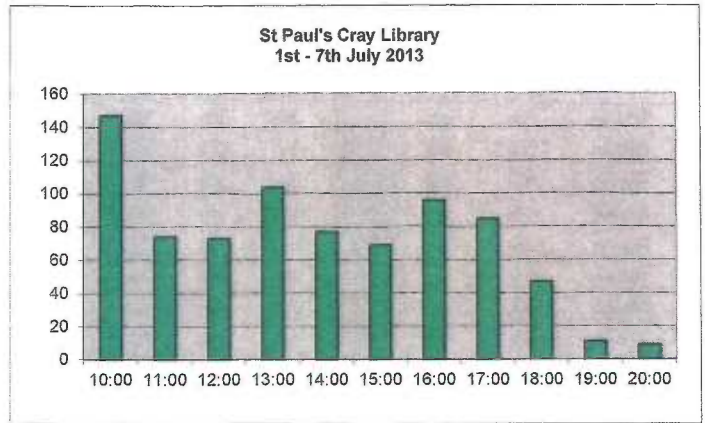

St Paul's Cray Library

1st - 7th July 2013							
	Mon	Tues	Weds	Thurs	Fri	Sat	Totals
10:00	47	23		21	44	12	147
11:00	13	22		10	11	18	74
12:00	10	11		10	16	26	73
13:00	19	19		25	14	27	104
14:00	24	13		15	10	15	77
15:00	4	13		26	10	16	69
16:00	24	28		22	13	9	96
17:00	14	12		26	15	18	85
18:00	9	9		22	7		47
19:00		11					11
20:00		9					9
	164	170		177	140	141	792