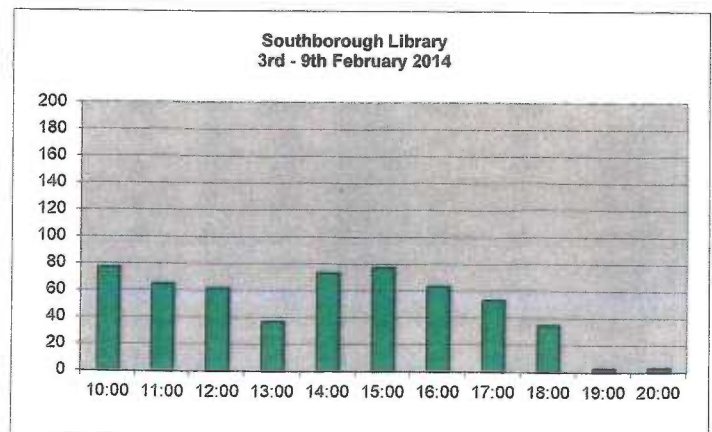

Southborough Library

1st - 7th July 2013

	Mon	Tues	Weds	Thurs	Fri	Sat	Totals
10:00	20	19		15	16	11	81
11:00	14	13		19	21	21	88
12:00	15	15		11	8	14	63
13:00	7	7		6	5	6	31
14:00	39	8		15	18	11	91
15:00	10	8		17	17	11	63
16:00	10	12		7	10	12	51
17:00	17	14		21	19	8	79
18:00	7	15		17	10		49
19:00					5		5
20:00					1		1
	139	111		128	130	94	602

2nd - 8th December 2013

A coffee morning was held on Tuesday morning

	Mon	Tues	Weds	Thurs	Fri	Sat	Totals
10:00	41	14		12	21	27	115
11:00	20	106		12	21	19	178
12:00	15	10		8	17	22	72
13:00	6	8		3	26	16	59
14:00	9	10		11	12	12	54
15:00	18	20		25	16	10	89
16:00	17	8		14	17	9	65
17:00	9	12		24	18	9	72
18:00	5	5		12	10		32
19:00					4		4
20:00					3		3
	140	193		121	165	124	743

3rd - 9th February 2014

	Mon	Tues	Weds	Thurs	Fri	Sat	Totals
10:00	23	11		10	24	10	77
11:00	9	17		15	11	14	65
12:00	10	17		8	11	16	62
13:00	7	9		6	6	10	37
14:00	5	22		9	15	23	73
15:00	12	24		15	17	11	78
16:00	14	14		8	21	7	64
17:00	14	11		4	18	8	53
18:00	10	8		9	8		35
19:00					3		3
20:00					3		3
	102	132		83	134	98	547