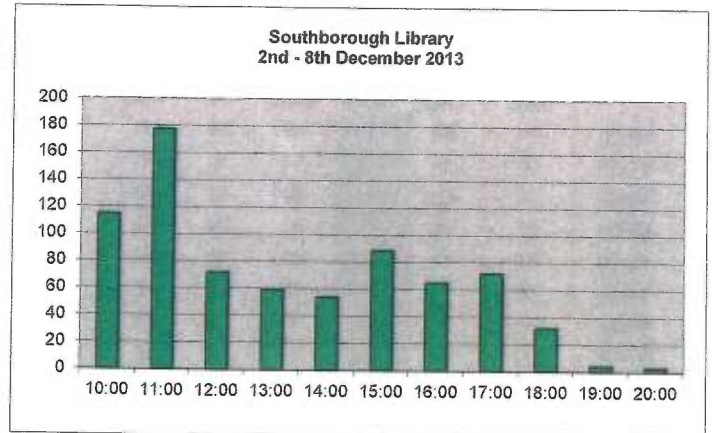

2nd - 8th December 2013

A coffee morning was held on Tuesday morning

	Mon	Tues	Weds	Thurs	Fri	Sat	Totals
10:00	41	14		12	21	27	115
11:00	20	106		12	21	19	178
12:00	15	10		8	17	22	72
13:00	6	8		3	26	16	59
14:00	9	10		11	12	12	54
15:00	18	20		25	16	10	89
16:00	17	8		14	17	9	65
17:00	9	12		24	18	9	72
18:00	5	5		12	10		32
19:00					4		4
20:00					3		3
	140	193		121	165	124	743