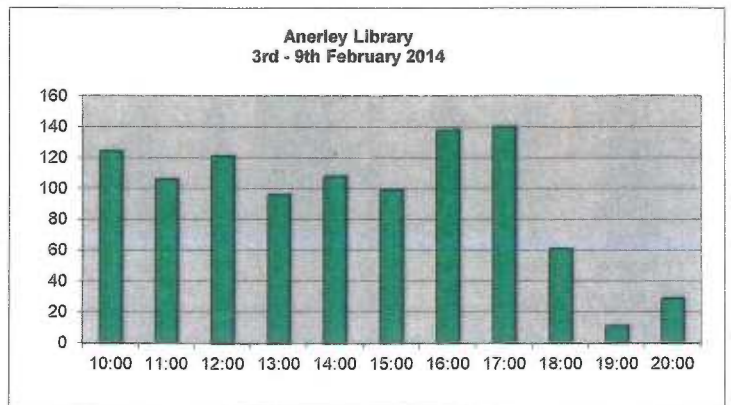

The weekly totals for 19.00 and 20.00 in each library will inevitably be lower than other time periods as they cover only one or two days per week (except Biggin Hill Library, which is open until 19.00 from Monday - Friday).

Anerley Library

1st - 7th July 2013							
	Mon	Tues	Weds	Thurs	Fri	Sat	Totals
10:00	21	42	26		14	26	129
11:00	29	48	29		32	8	146
12:00	25	15	33		42	24	139
13:00	22	12	15		9	9	67
14:00	21	38	21		9	4	93
15:00	12	28	16		16	31	103
16:00	22	25	24		12	10	93
17:00	13	28	50		17	7	115
18:00	15	16	15		19		65
19:00	12						12
20:00	17						17
	209	252	229		170	119	979

2nd - 8th December 2013							
	Mon	Tues	Weds	Thurs	Fri	Sat	Totals
10:00	10	48	17		35	5	115
11:00	43	52	17		12	17	141
12:00	24	13	16		16	25	94
13:00	20	33	25		26	16	120
14:00	23	5	13		11	15	67
15:00	7	26	16		28	14	91
16:00	4	28	15		32	12	91
17:00	3	40	20		29	14	106
18:00	18	19	17		12		66
19:00	26						26
20:00	39						39
	217	264	156		201	118	956

3rd - 9th February 2014							
	Mon	Tues	Weds	Thurs	Fri	Sat	Totals
10:00	10	40	31		33	10	124
11:00	12	38	18		20	18	106
12:00	22	32	17		43	7	121
13:00	32	13	13		15	23	96
14:00	30	8	16		19	35	108
15:00	18	39	15		10	17	99
16:00	22	30	29		31	26	138
17:00	23	27	34		51	5	140
18:00	17	4	20		20		61
19:00	11						11
20:00	29						29
	226	231	193		242	141	1033