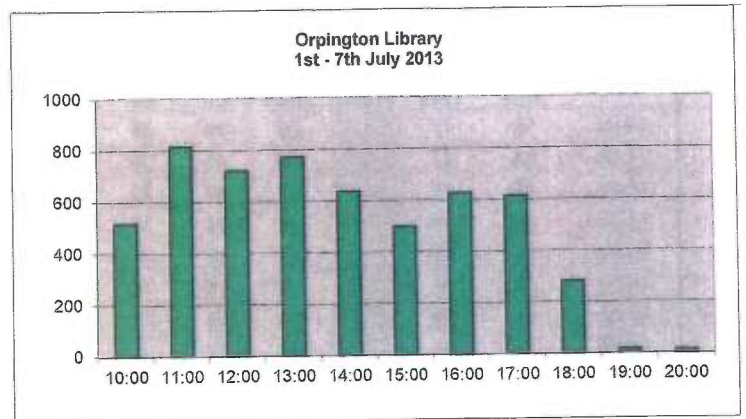

Orpington Library

1st - 7th July 2013

	Mon	Tues	Weds	Thurs	Fri	Sat	Totals
10:00		90	140	94	113	81	518
11:00	110	155	77	203	160	111	816
12:00	144	128	105	129	74	142	722
13:00	159	125	125	102	129	132	772
14:00	130	118	108	86	128	69	639
15:00	128	97	82	83	45	65	500
16:00	120	99	102	111	85	113	630
17:00	98	93	137	141	95	52	616
18:00	55	75	51	62	39		282
19:00	16						16
20:00	14						14
	974	980	927	1011	868	765	5525