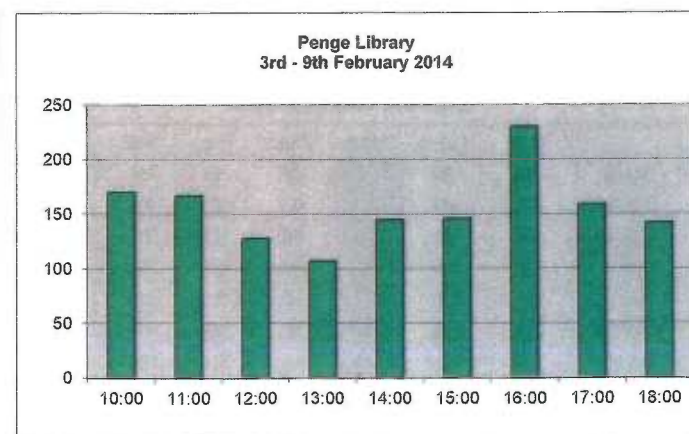

Wednesdays - All Join In activity for children