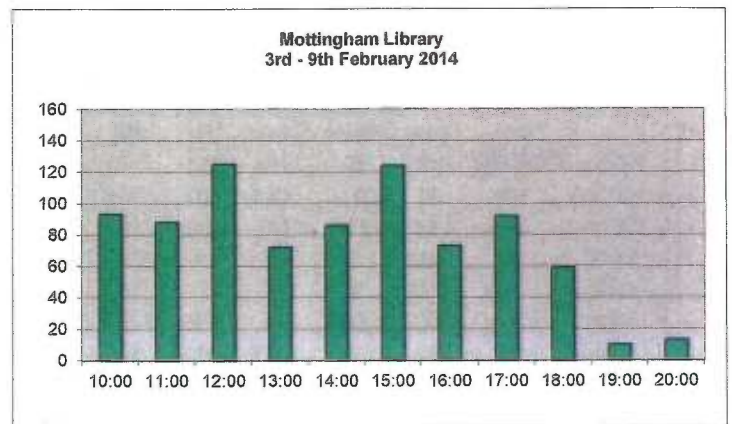

3rd - 9th February 2014

3rd - 9th February 2014							
	Mon	Tues	Weds	Thurs	Fri	Sat	Totals
10:00	17	20	22		17	17	93
11:00	16	35	11		18	8	88
12:00	46	13	27		26	13	125
13:00	18	17	17		8	12	72
14:00	11	12	50		13		86
15:00	15	27	19		63		124
16:00	24	12	25		12		73
17:00	13	22	7		50		92
18:00	18	12	13		16		59
19:00					10		10
20:00					13		13
	178	170	191		246	50	835