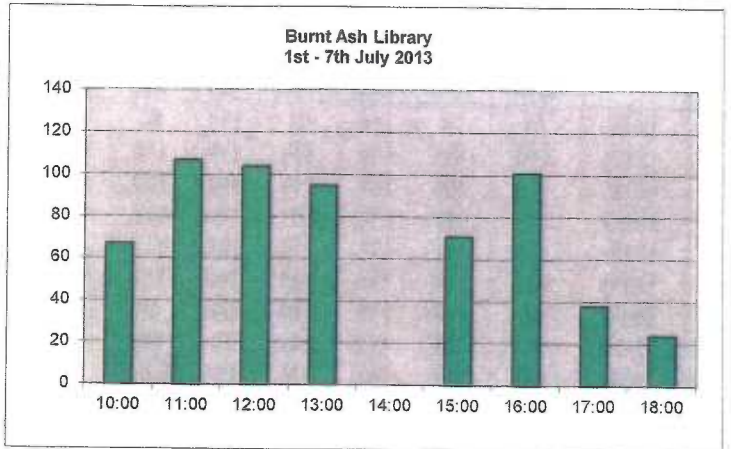

Burnt Ash Library

1st - 7th July 2013

	Mon	Tues	Weds	Thurs	Fri	Sat	Totals
10:00	24			28		15	67
11:00	44			32		31	107
12:00	11			52		41	104
13:00	13			25		57	95
14:00							
15:00	21			24		26	71
16:00	42			26		33	101
17:00	13			19		6	38
18:00	16			8			24
	184			214		209	607