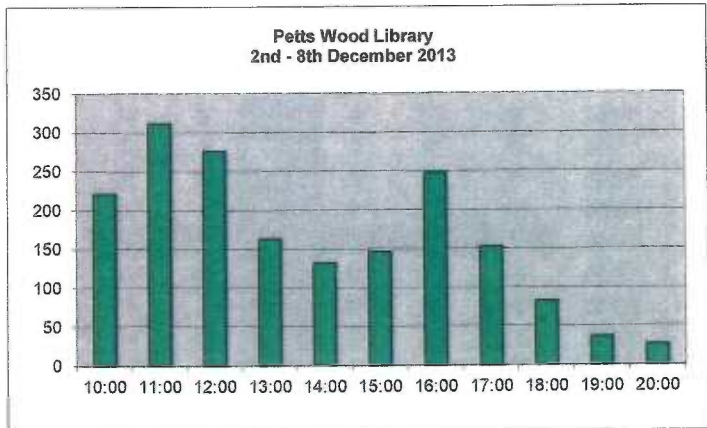

2nd - 8th December 2013

	Mon	Tues	Weds	Thurs	Fri	Sat	Totals
10:00	60	58		43	31	29	221
11:00	37	142		33	37	63	312
12:00	29	84		57	27	79	276
13:00	29	22		33	25	54	163
14:00	32	25		10	24	41	132
15:00	23	26		32	28	37	146
16:00	36	30		62	63	57	248
17:00	42	31		19	49	12	153
18:00	20	24		28	10		82
19:00	18			18			36
20:00	16			10			26
	342	442		345	294	372	1795