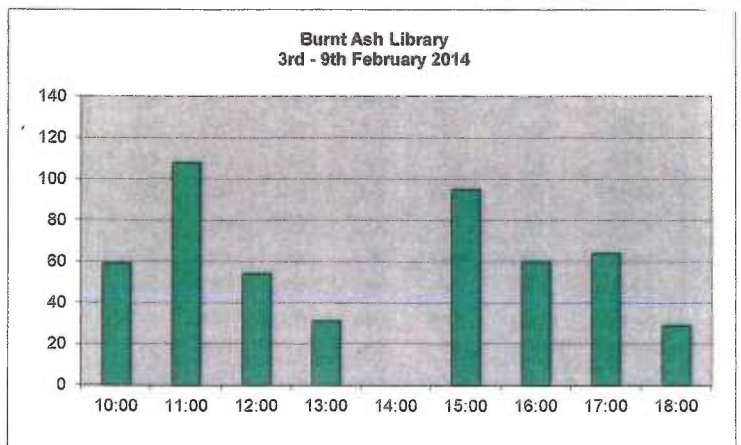

3rd - 9th February 2014

	Mon	Tues	Weds	Thurs	Fri	Sat	Totals
10:00	25			25		9	59
11:00	41			46		21	108
12:00	19			14		21	54
13:00	8			18		5	31
14:00							
15:00	51			25		19	95
16:00	7			33		20	60
17:00	34			14		16	64
18:00	25			4			29
	210			179		111	500